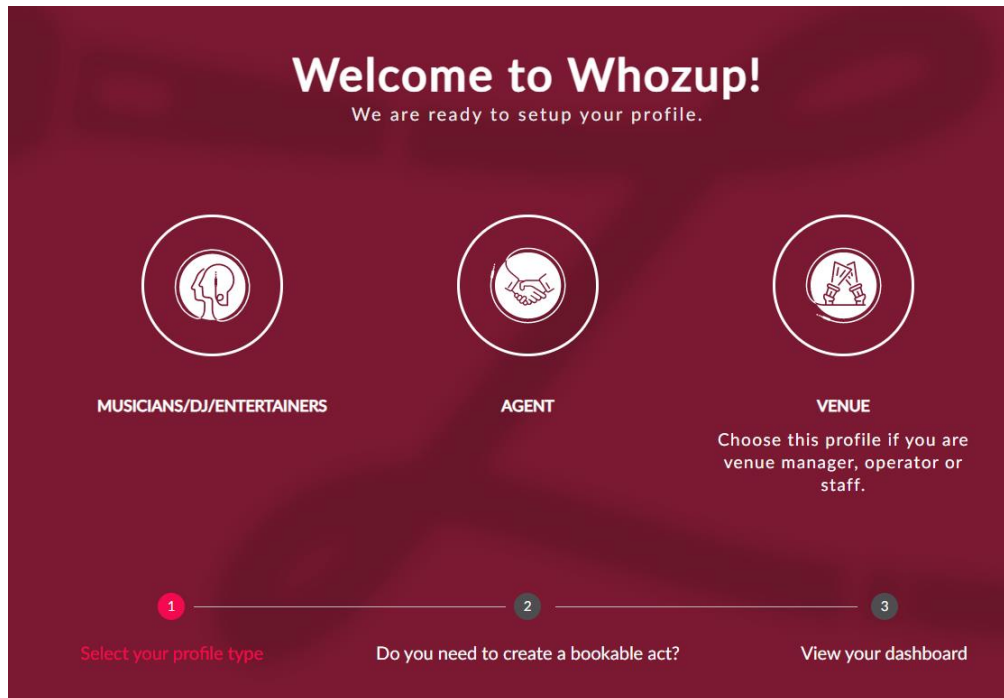

First Name

Last Name

Password 

Confirm Password 

By signing up, you agree to the [Terms of Service](#) and [Privacy Policy](#)

Sign Up ←

6. Once the account is created, you must start the configuration, you must select the profile (musicians/entertainers, agent, or venue) that best suits you.